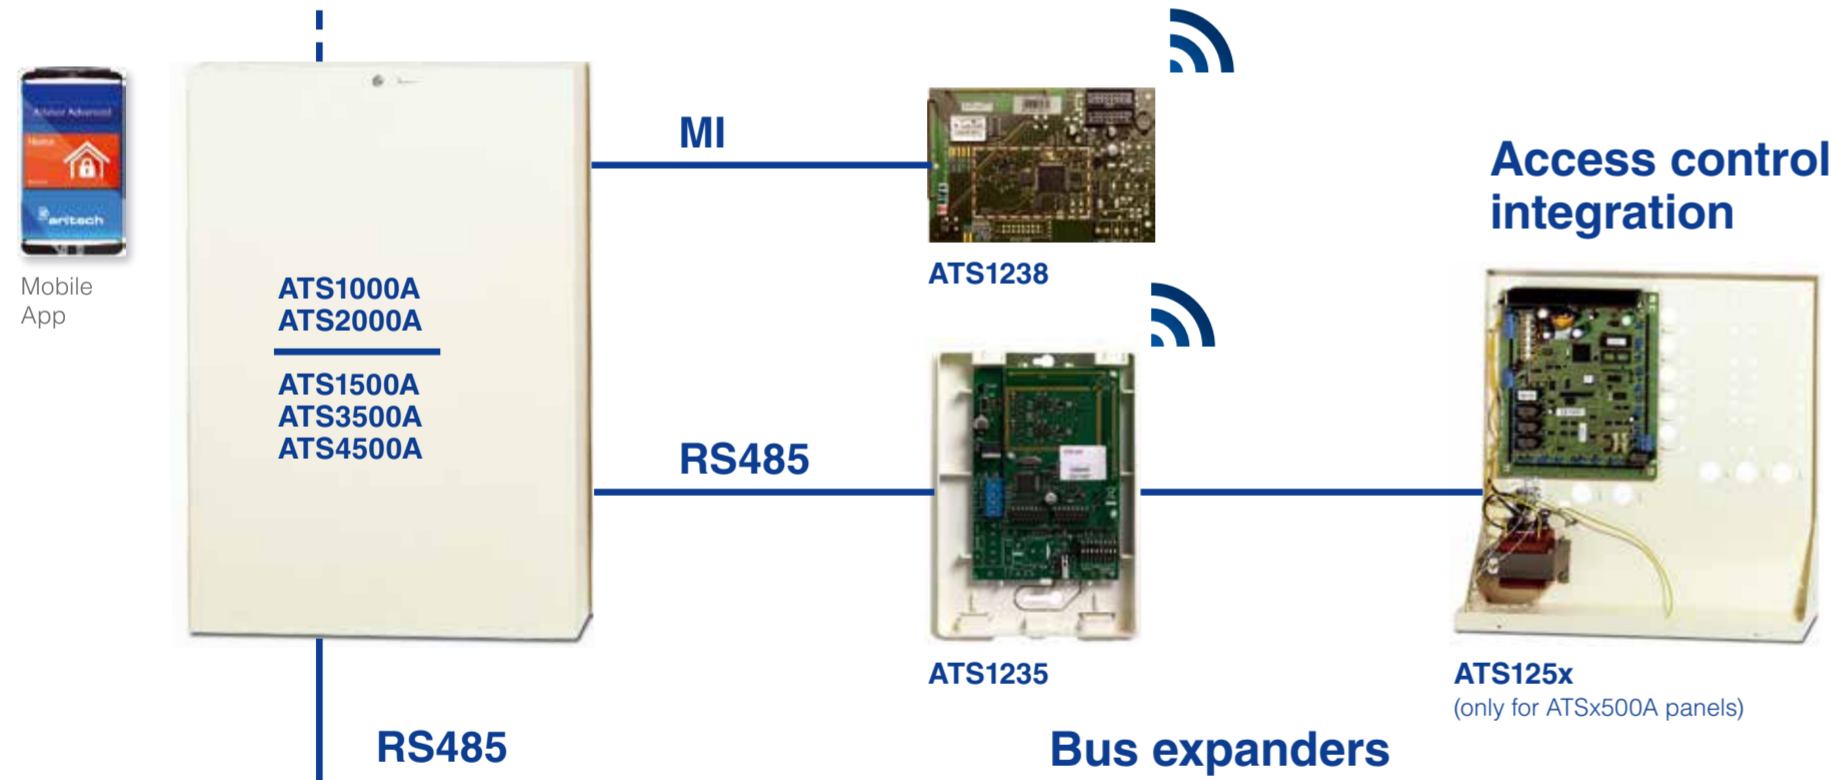

Advisor Advanced

Integrated security solutions

Plug-on expanders

Wireless components for 868 MHz Gen2

Communication devices

*Only for ATS4500A

Software

Advisor Configurator
Configuration and remote services

Advisor Management
End user management

Keypads & readers

Model	Description
ATS1110A	Advisor Advanced 16 area keypad, 2x16 char. LCD display
ATS1115A	Advisor Advanced 16 area keypad, 2x16 char. LCD with built-in card reader
ATS1135	Advisor Advanced residential keypad
ATS1151	ATS aluminium keypad with 3 LED
ATS1155	ATS Remote Arming Station (RAS) - 4 LED heavy-duty keypad (supplied in kit)
ATS1156	ATS Aluminium magstripe card reader with keypad, 3 LED
ATS1160N	ATS Mifare DESFire & EV1 reader with output & RTE
ATS1161N	ATS Mifare DESFire & EV1 reader with PIN, output & RTE
ATS1170	Single door controller with offline database for 20 users (connectivity to Wiegand readers)
ATS1190	ATS smart card reader
ATS1192	ATS heavy-duty smart card reader
ATS1197	ATS smart card reader with keypad
ATS7072	The ATS7072 offers the possibility to install the ATS1238 outside the housing of the panel