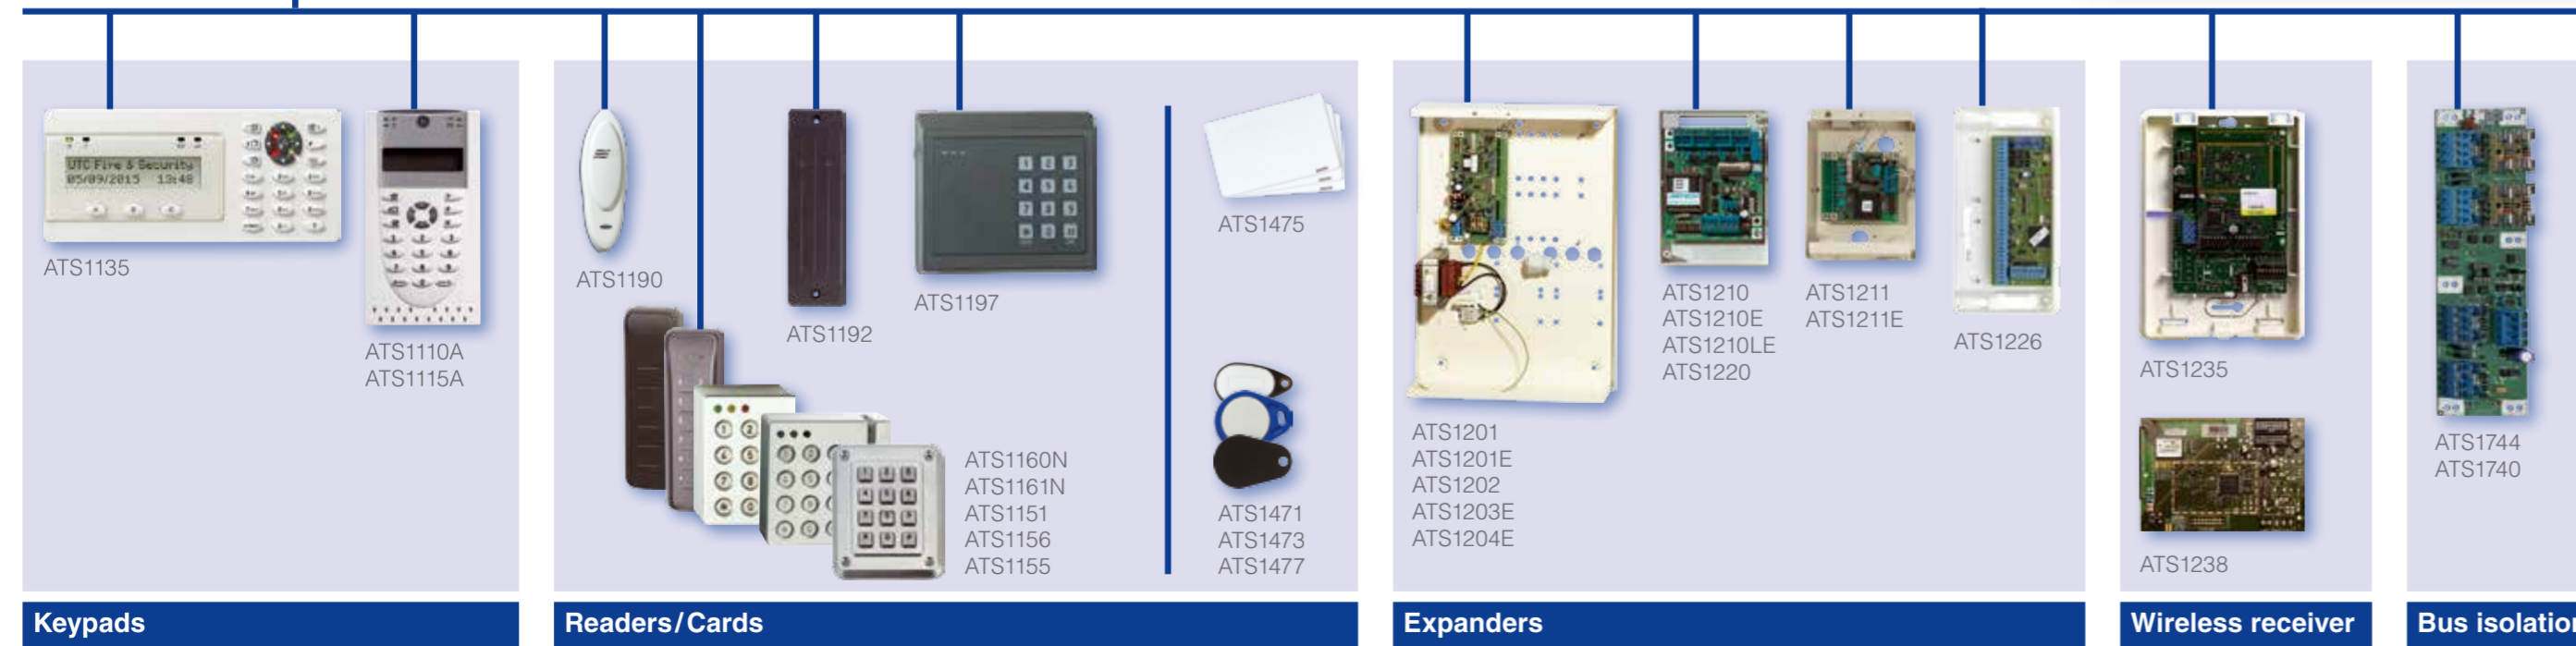

Products

	ATSx500A platform			ATSx000A platform	
	ATS1500A (IP)	ATS3500A (IP)	ATS4500A (IP)	ATS1000A (IP)	ATS2000A (IP)
Approval/Grade - EN50131	EN2/EN3	EN3	EN3	EN2	EN2
Housing	SM - MM - LP	MM - LP	MM - LM	SM - MM - LP	MM
Zones on board - Wired	8	8	8	8	8
Zones plug on expander on panel PCB	8	8	8	8	8
Max wired zones/wireless	32/32	128/128	512/512	32/32	64/64
Areas	4	8	64	4	8
Users PIN/cards	50	200	1000	50	50
User groups	16	64	128	16	16
Event log	4x1000+2x1500	4x1000+2x1500	4x1000+2x1500	4x250	4x250
Max keypads/readers	8	16	32	8	8
Max I/O module on Bus	7	15	30	7	7
Standard doors	4	8	16		
ATS125x doors	28	48	48		
Regions	256	256	256		
Door groups	128	128	128		
Access events	10.000	10.000	10.000		

*EN Grade 3 certification for ATSx500A series